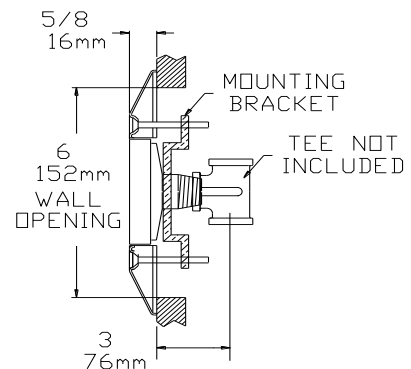

SHOWERS ACCESSORIES

QUICK DISCONNECT

QD

- Quick disconnect
- 1/2" IPS inlet
- 1/2" hose connection outlet

VACUUM BREAKER

LVB

- Vacuum Breaker unit
- Chrome plated
- 1/2" IPS inlet
- 1/2" hose connection

INLINE VACUUM BREAKERS

INVB

- Inline vacuum breaker
- 1/2" IPS inlet
- 1/2" hose connection outlet
- Complies with ASME A112.18.1 / CSA B125.1

INVB-1014

- Inline vacuum breaker
- 1/2" IPS inlet
- 1/2" hose connection outlet
- ASSE 1014 Listed

FLUSH MOUNTED DIAL THERMOMETER

37C50FL

- 1 15/16" (49mm) bulb
- 25 to 125°F, 0 to 50°C
- 3" (76mm) white dial, black printing
- Wall flange, mounting bracket, screws and gasket

WARNING: This product can expose you to chemicals including lead, which is known to the State of California to cause cancer. For more information, go to www.P65Warnings.Ca.gov