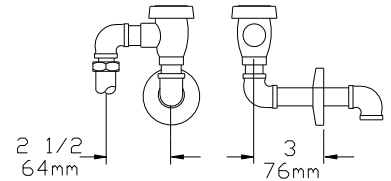

SHOWERS ACCESSORIES

QUICK DISCONNECT

QD

- Quick disconnect
- 1/2" IPS inlet
- 1/2" hose connection outlet

VACUUM BREAKER

LVB

- Vacuum Breaker unit
- Chrome plated
- 1/2" IPS inlet
- 1/2" hose connection

INLINE VACUUM BREAKERS

INVB

- Inline vacuum breaker
- 1/2" IPS inlet
- 1/2" hose connection outlet
- Complies with ASME A112.18.1 / CSA B125.1

INVB-1014

- Inline vacuum breaker
- 1/2" IPS inlet
- 1/2" hose connection outlet
- ASSE 1014 Listed

FLUSH MOUNTED DIAL THERMOMETER

37C50FL

- 1 15/16" (49mm) bulb
- 25 to 125°F, 0 to 50°C
- 3" (76mm) white dial, black printing
- Wall flange, mounting bracket, screws and gasket

WARNING: This product can expose you to chemicals including lead, which is known to the State of California to cause cancer. For more information, go to www.P65Warnings.Ca.gov