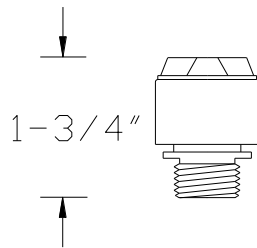

SHOWERS ACCESSORIES

QUICK DISCONNECT

QD

- Quick disconnect
- 1/2" IPS inlet
- 1/2" hose connection outlet

VACUUM BREAKER

LVB

- Vacuum Breaker unit
- Chrome plated
- 1/2" IPS inlet
- 1/2" hose connection

INLINE VACUUM BREAKERS

INVB

- Inline vacuum breaker
- 1/2" IPS inlet
- 1/2" hose connection outlet
- Complies with ASME A112.18.1 / CSA B125.1

INVB-1014

- Inline vacuum breaker
- 1/2" IPS inlet
- 1/2" hose connection outlet
- ASSE 1014 Listed

FLUSH MOUNTED DIAL THERMOMETER

37C50FL

- 1 15/16" (49mm) bulb
- 25 to 125°F, 0 to 50°C
- 3" (76mm) white dial, black printing
- Wall flange, mounting bracket, screws and gasket

WARNING: This product can expose you to chemicals including lead, which is known to the State of California to cause cancer. For more information, go to www.P65Warnings.Ca.gov